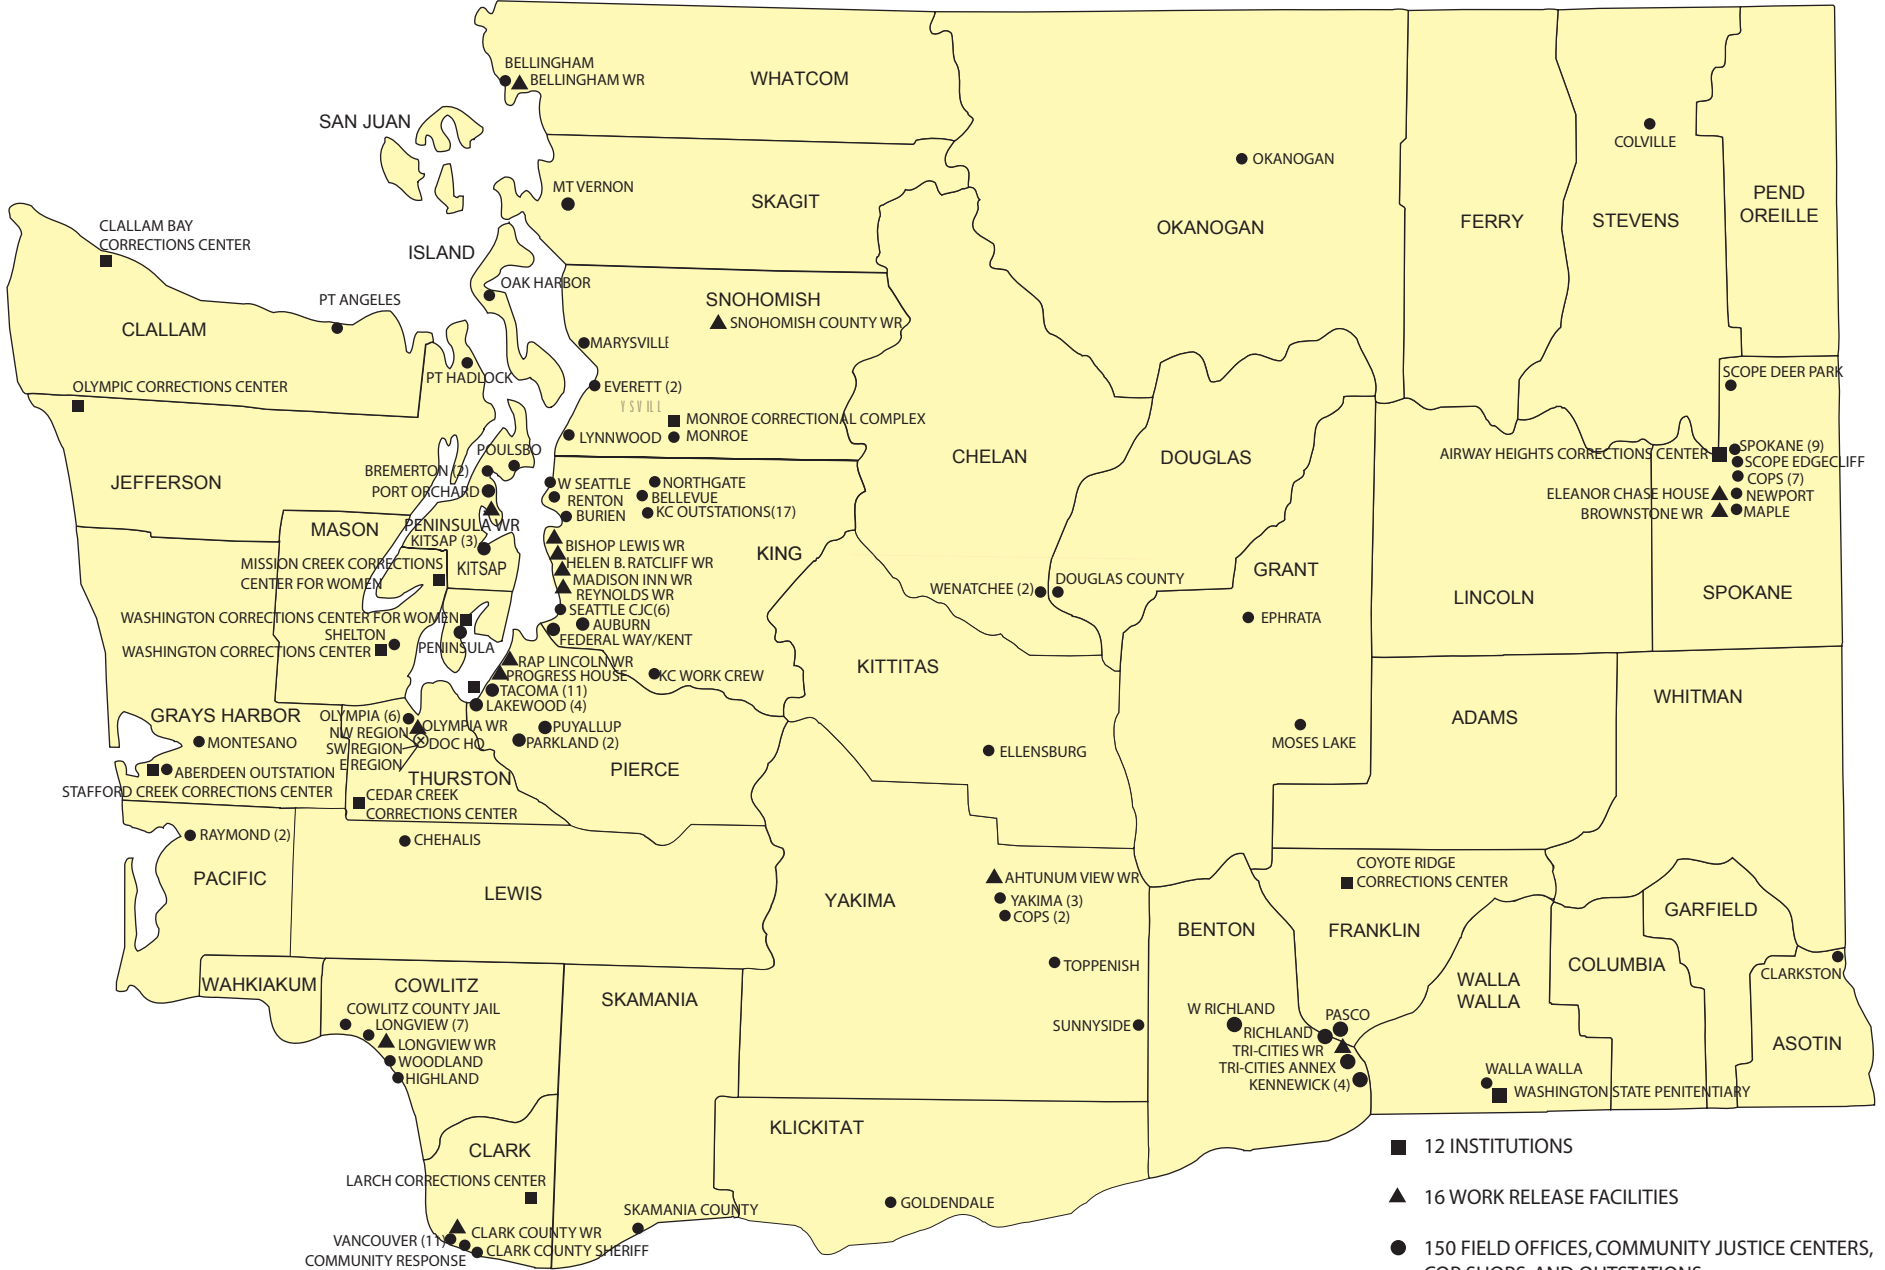

Department of Corrections

Institutions, Community Corrections Field Offices, Community Justice Centers, COP Shops, and Outstations

- 12 INSTITUTIONS
- ▲ 16 WORK RELEASE FACILITIES
- 150 FIELD OFFICES, COMMUNITY JUSTICE CENTERS, COP SHOPS, AND OUTSTATIONS
- ⊗ 1 DOC HEADQUARTERS