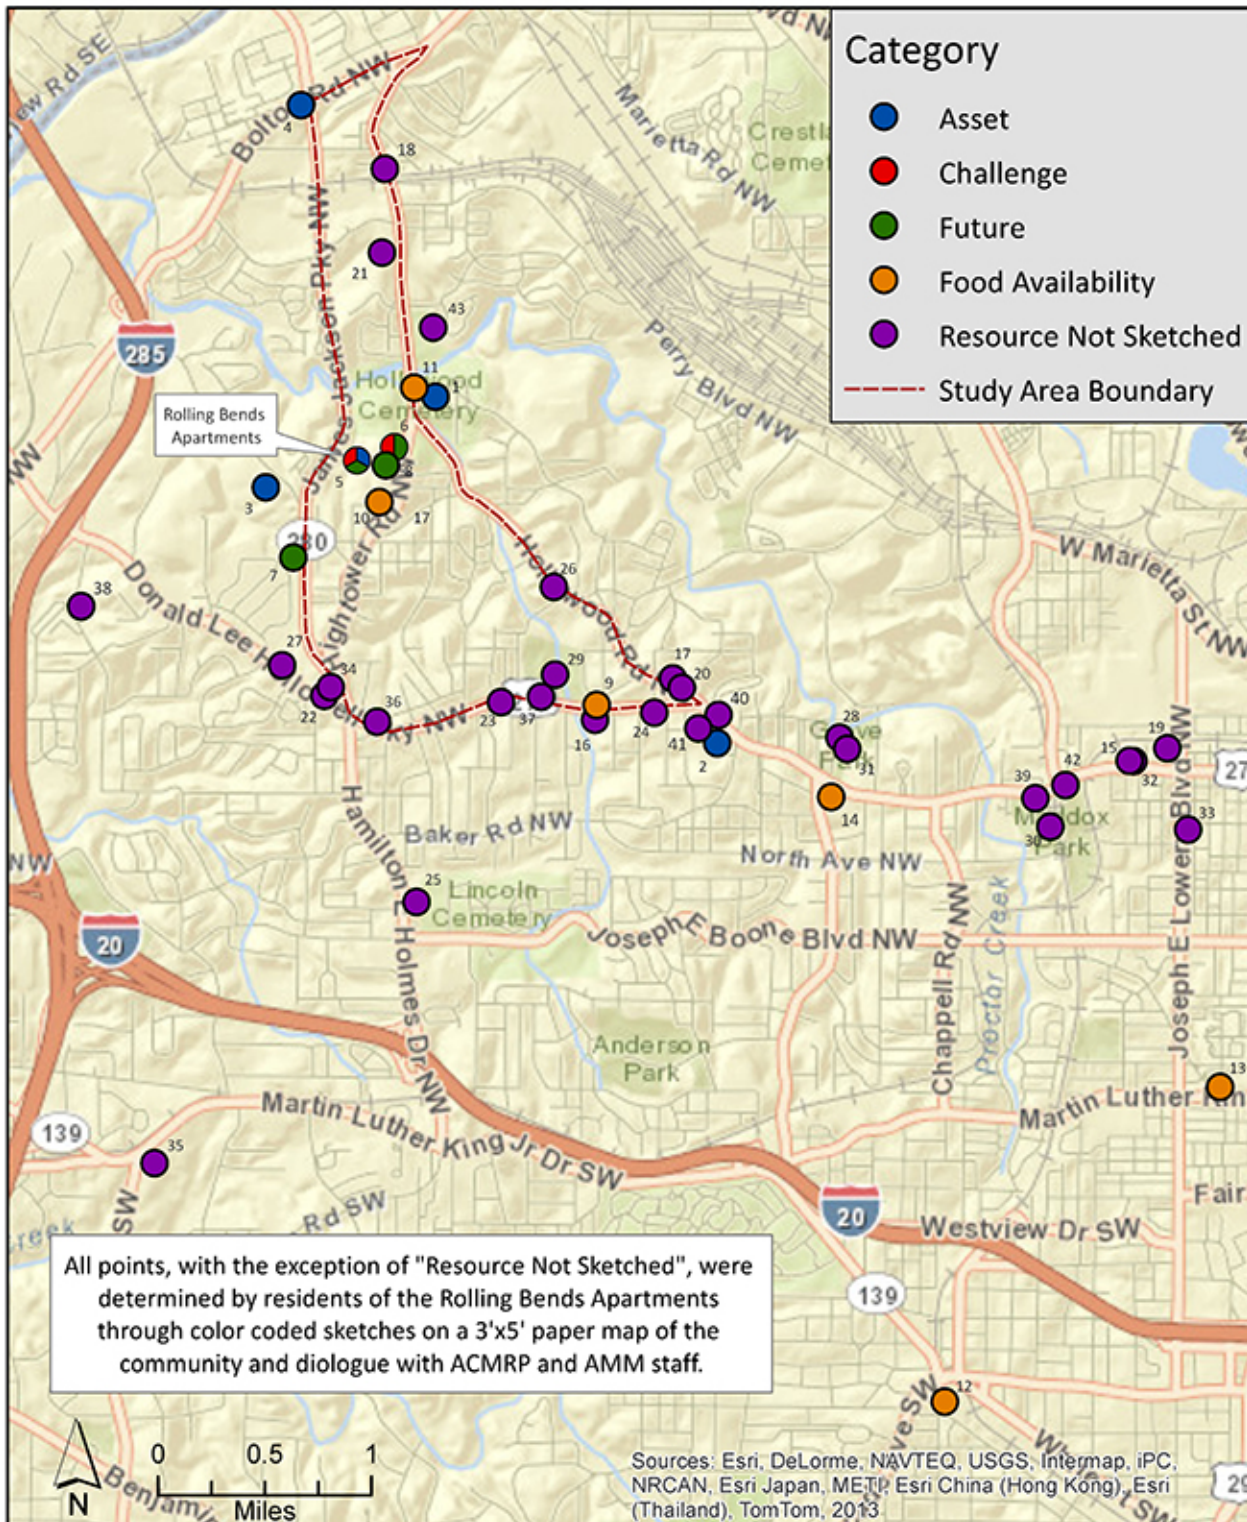

## Asset

- Magnolia park
- Best Academy at Benjamin Carson
- Coretta Scott King Young Women's Leadership Academy
- Perry Holmes Library
- Rolling Bends Apartments

## Future

- Rolling Bends Apartments
- John Carey School
- Williams Elementary School
- Bus Stop

## Food Availability

- Super Giant Food
- Poppy's Store
- Do Drop Inn
- Kroger
- Wal-Mart
- Southeastern Meats and Fish

## Challenge

- Rolling Bends Apartments
- John Carey School

- Center Hill Park
- Maddox Park Tennis Courts
- Grove Park Tennis Courts
- Good Samaritan Urban Farm
- English Avenue Community Urban Garden
- Buy Low
- Way Field Foods
- Discount Meat World
- Zone 1 Police Department
- Word of God Ministries
- Bankhead Rail Station
- Dogwood Senior Center
- Paradise Organic Farm
- Northwest Youth Power Early Learning
- Abner Place Park