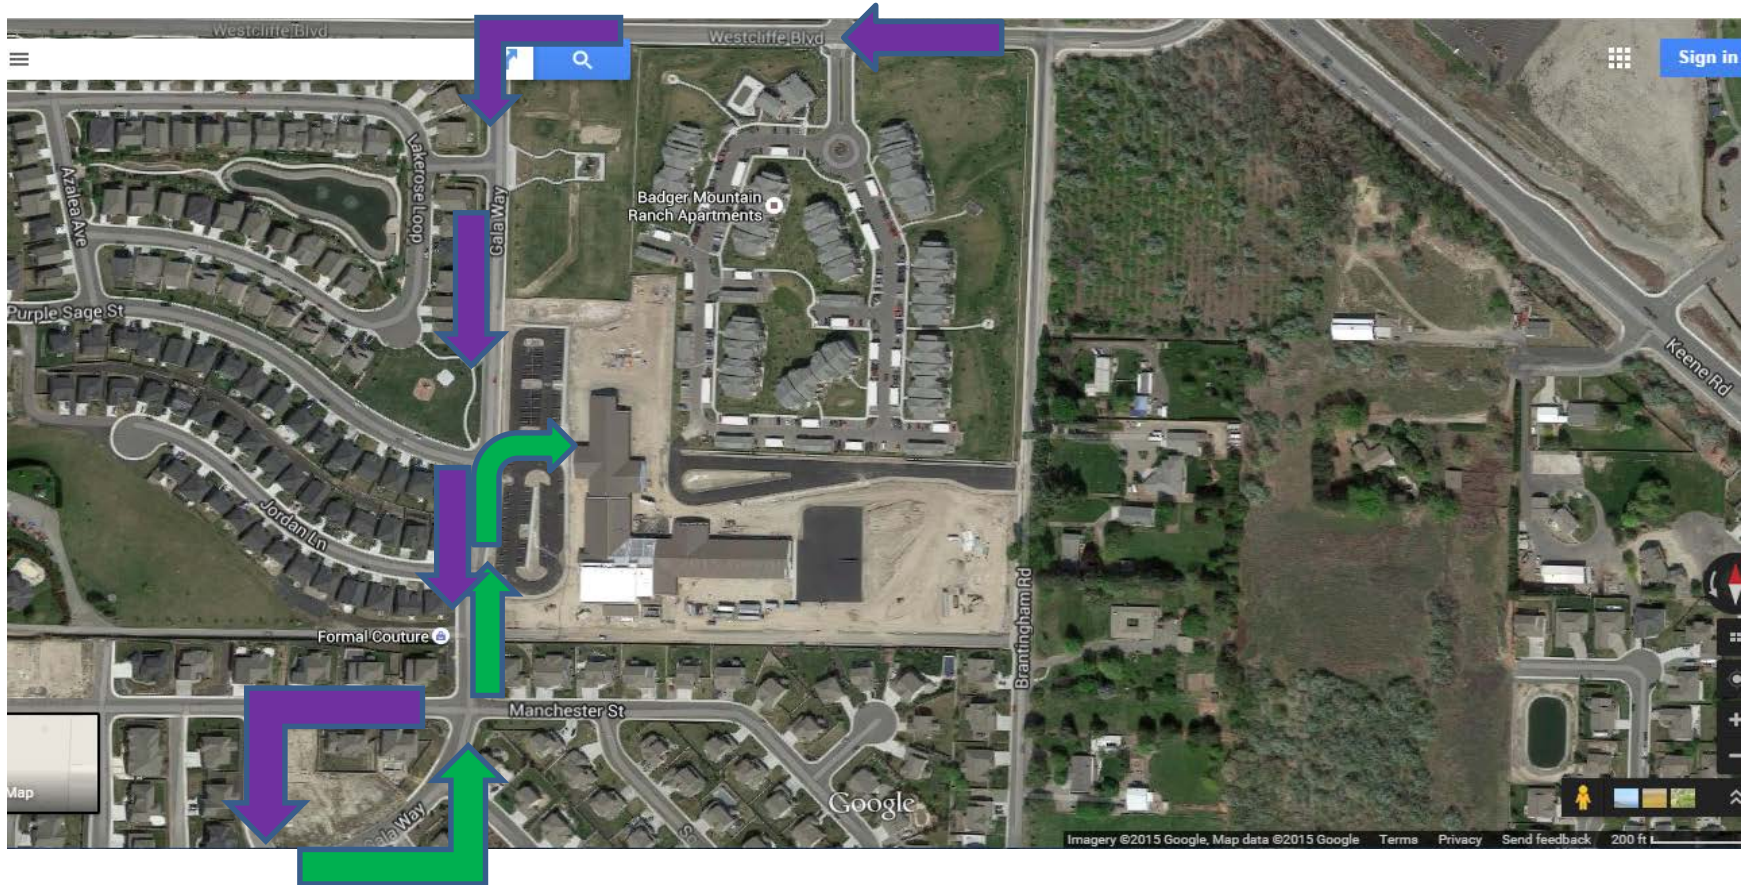

Drop-off and Pick-up at Orchard Elementary

To increase safety we're asking every driver to make a right turn only into Orchard Elementary. This means if you enter from Westcliffe Blvd. you must drive past the school and make short loop back onto Gala Way.

From Westcliffe Blvd.

- Drive **PAST** the school and follow the loop onto Manchester, returning to Gala
- Make a **RIGHT** turn into the school parking lot.