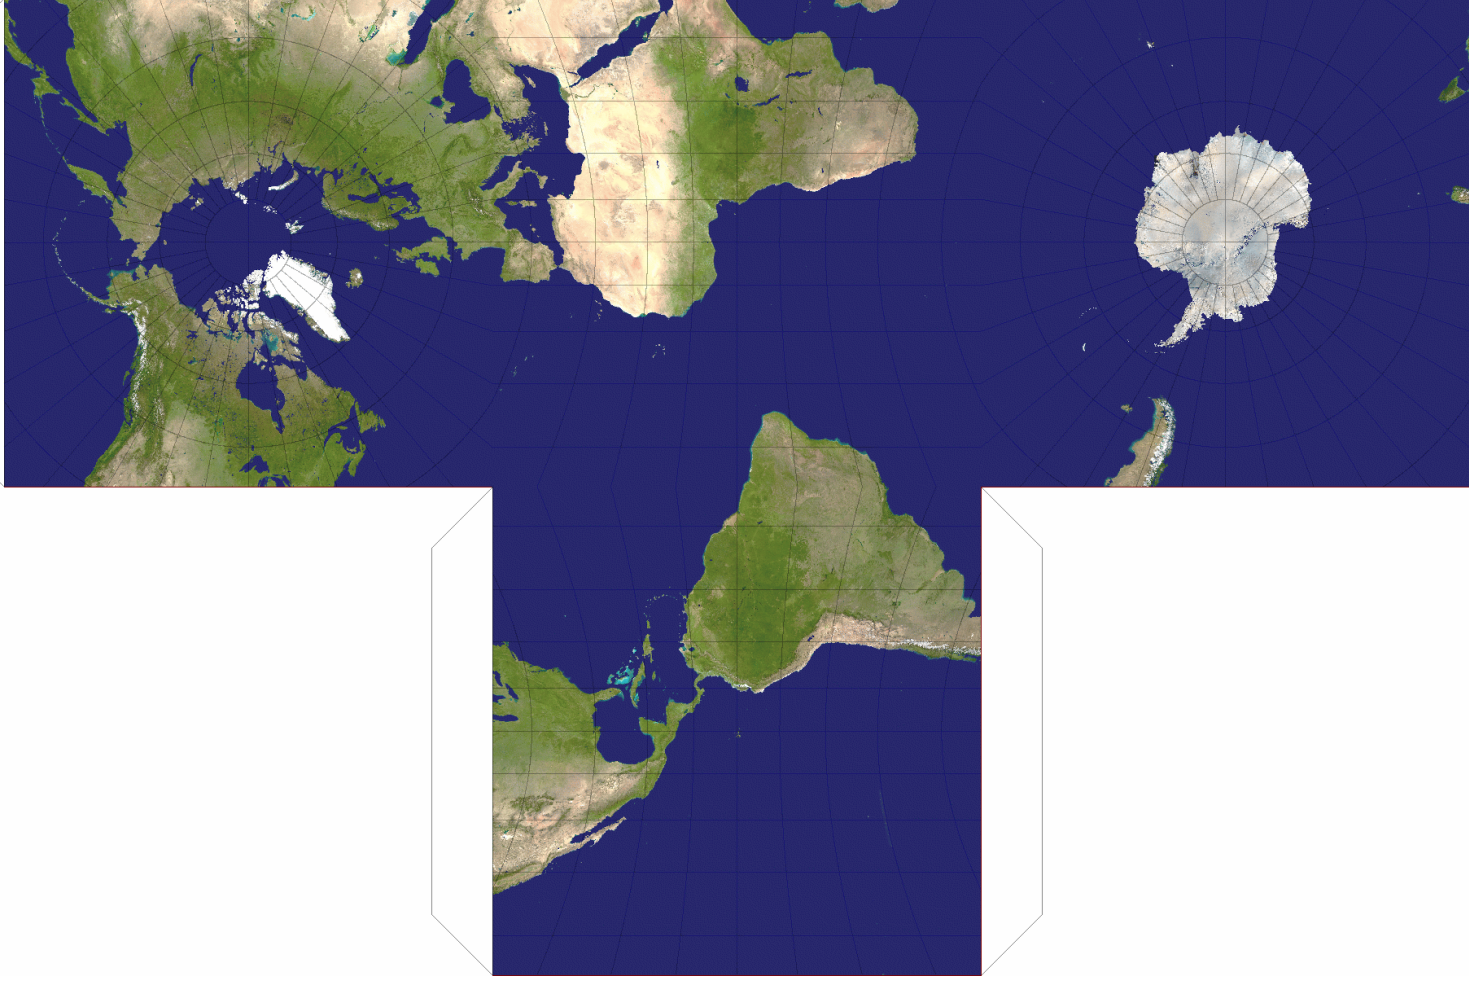

# World Map on a Cube

Gnomonic projection

Copyright © 2001-2004 Carlos A. Furuti  
All rights reserved — Not for sale  
[www.progonos.com/furuti](http://www.progonos.com/furuti)

Original composite satellite imagery:  
NASA's "Blue Marble" ([earthobservatory.nasa.gov](http://earthobservatory.nasa.gov)) — (rc)