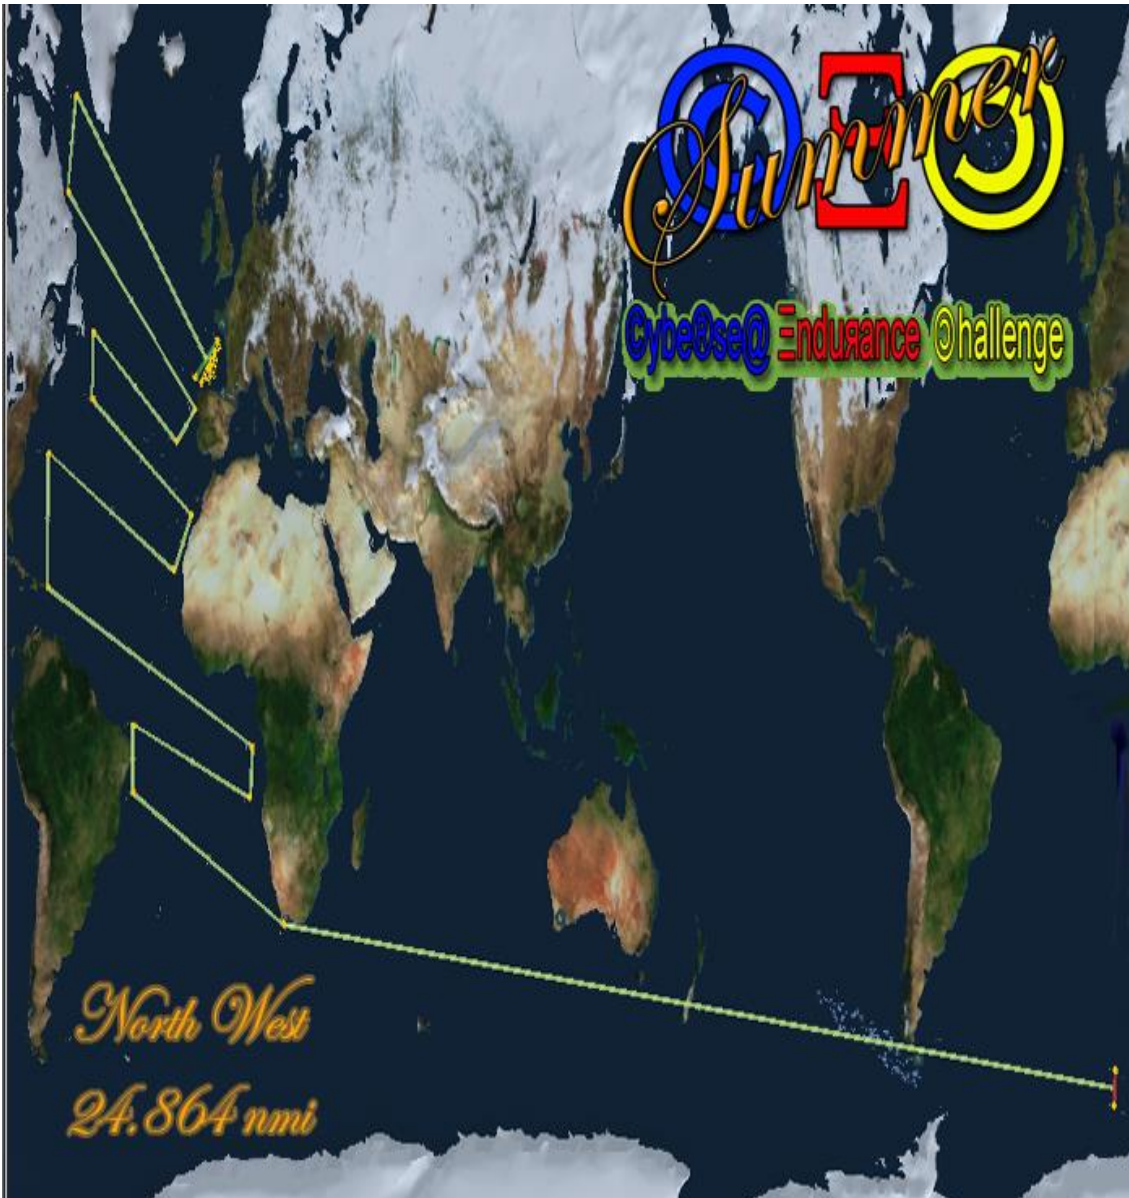

Summer 2016 - © ≡ © General Standing

1	SURCOUF	DNF	7	JOSEN@IQUE@YBE@SE	57:56.26
2	JACOPO I-TEAM	DNF	8	FRANK 74I-TEAM	58:09.81
3	ROBERTO	57:26.55	9	PPV@YBE@SE	58:22.65
4	RIAD VIGO	57:31.96	10	CAPRICORN_1_	58:33.58
5	PAJARO	57:34.30	11	PAOLOFICO I-TEAM	59:05.90
6	SKYPPYNO I-TEAM	57:45.22