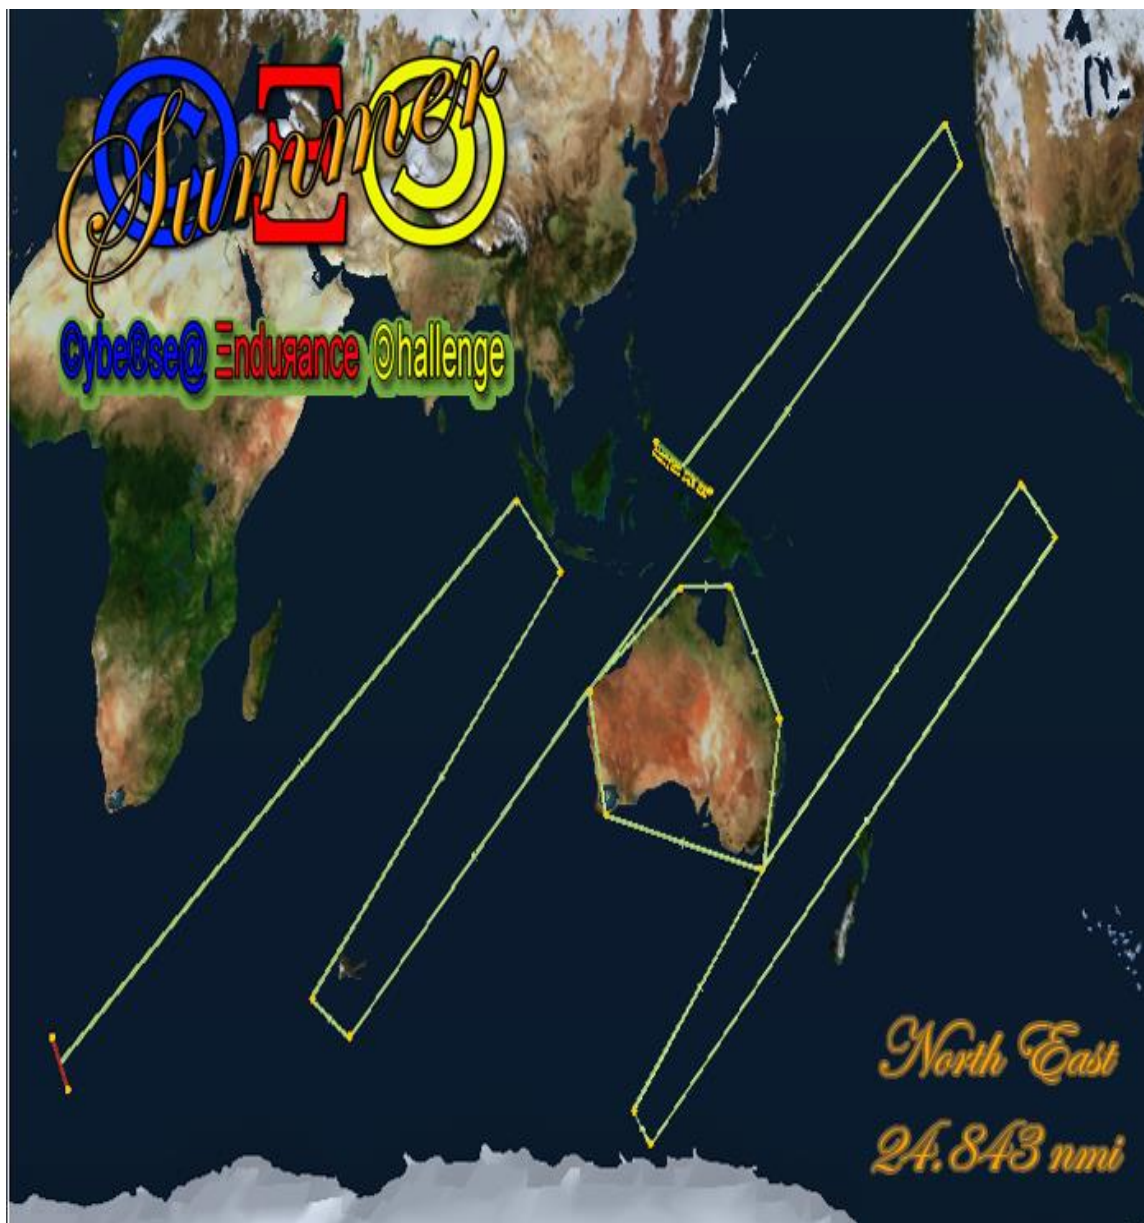

Summer 2016 - © ≡ © General Standing

1	<L TEMI>O	DNF	9	RIA DE VIGO	07:19.57
2	ICARO	06:15.31	10	FRANK 74 I-TEAM	07:23.06
3	JACOPO I-TEAM	1:06:17.96	11	ROBERTO	1:07:23.61
4	PÁJARO	07:01.87	12	PAOLOFICO I-TEAM	07:33.07
5	SKYPPYNO I-TEAM	07:03.90	13	CAPRICORN_1	1:07:33.83
6	PPV	07:06.34	14	SURCOUF	1:07:37.51
7	JOSEN RIQUE	07:10.92	15	MLADEN (KD TEAM)	1:07:41.49
8	1000 TORMENTAS	07:13.73