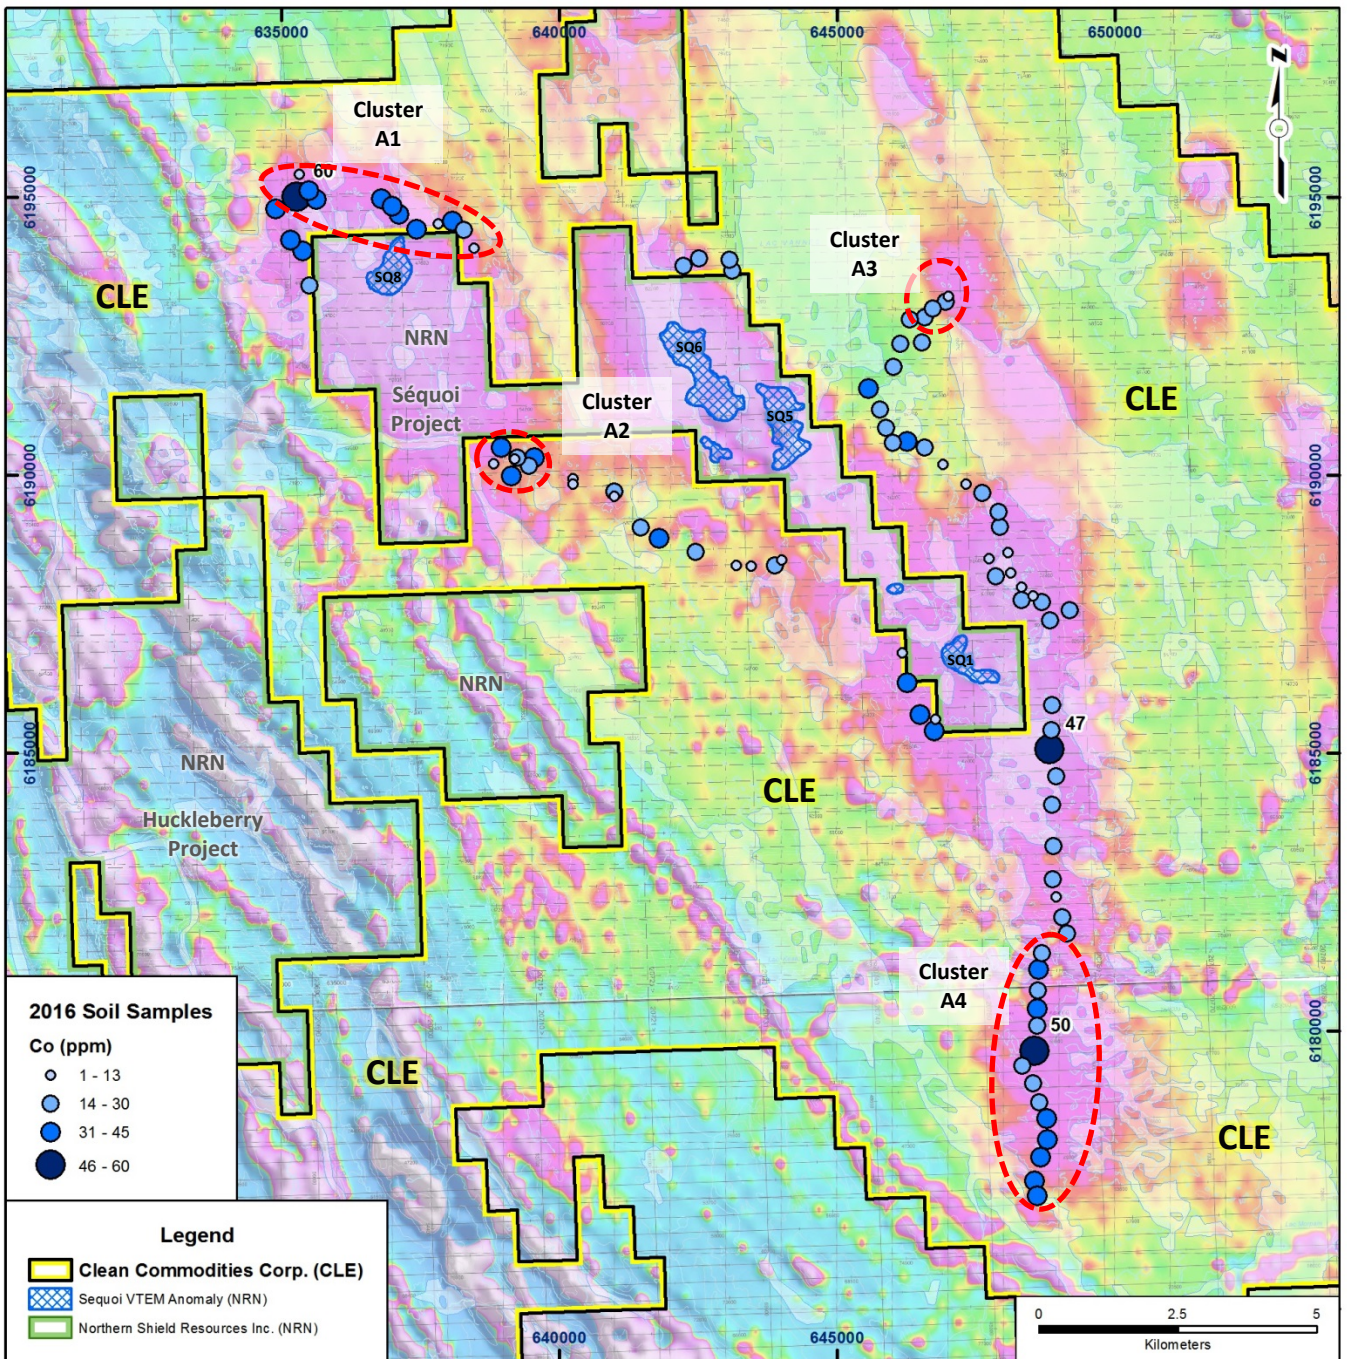

Background image from:
 Quebec MERN report DP2013-02
 First Vertical Derivative Magnetics

 Clean Commodities Corp.
 (TSXV:CLE)

LABRADOR TROUGH PROJECT

Geochemical anomalies
 1st Vertical Derivative
 MERN 2013 Airborne Magnetic Survey