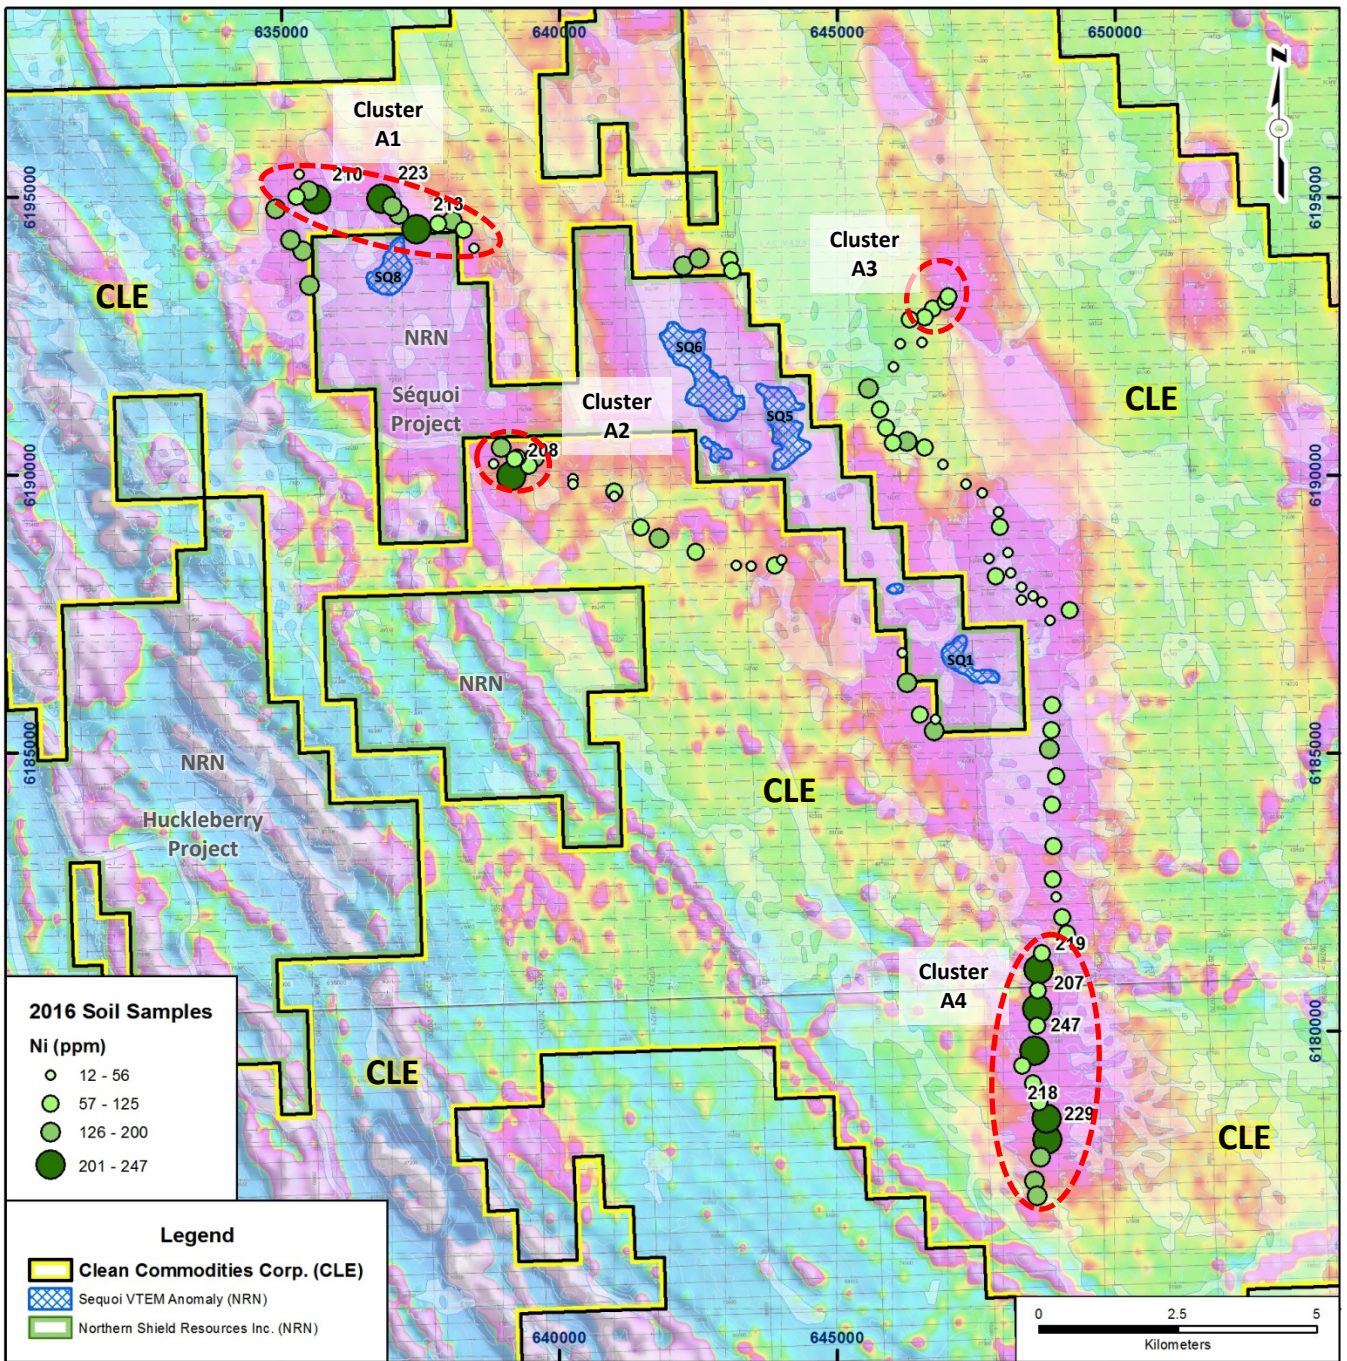

Background image from:
 Quebec MERN report DP2013-02
 First Vertical Derivative Magnetics

 Clean Commodities Corp.
 (TSXV:CLE)

LABRADOR TROUGH PROJECT

Geochemical anomalies
 1st Vertical Derivative
 MERN 2013 Airborne Magnetic Survey