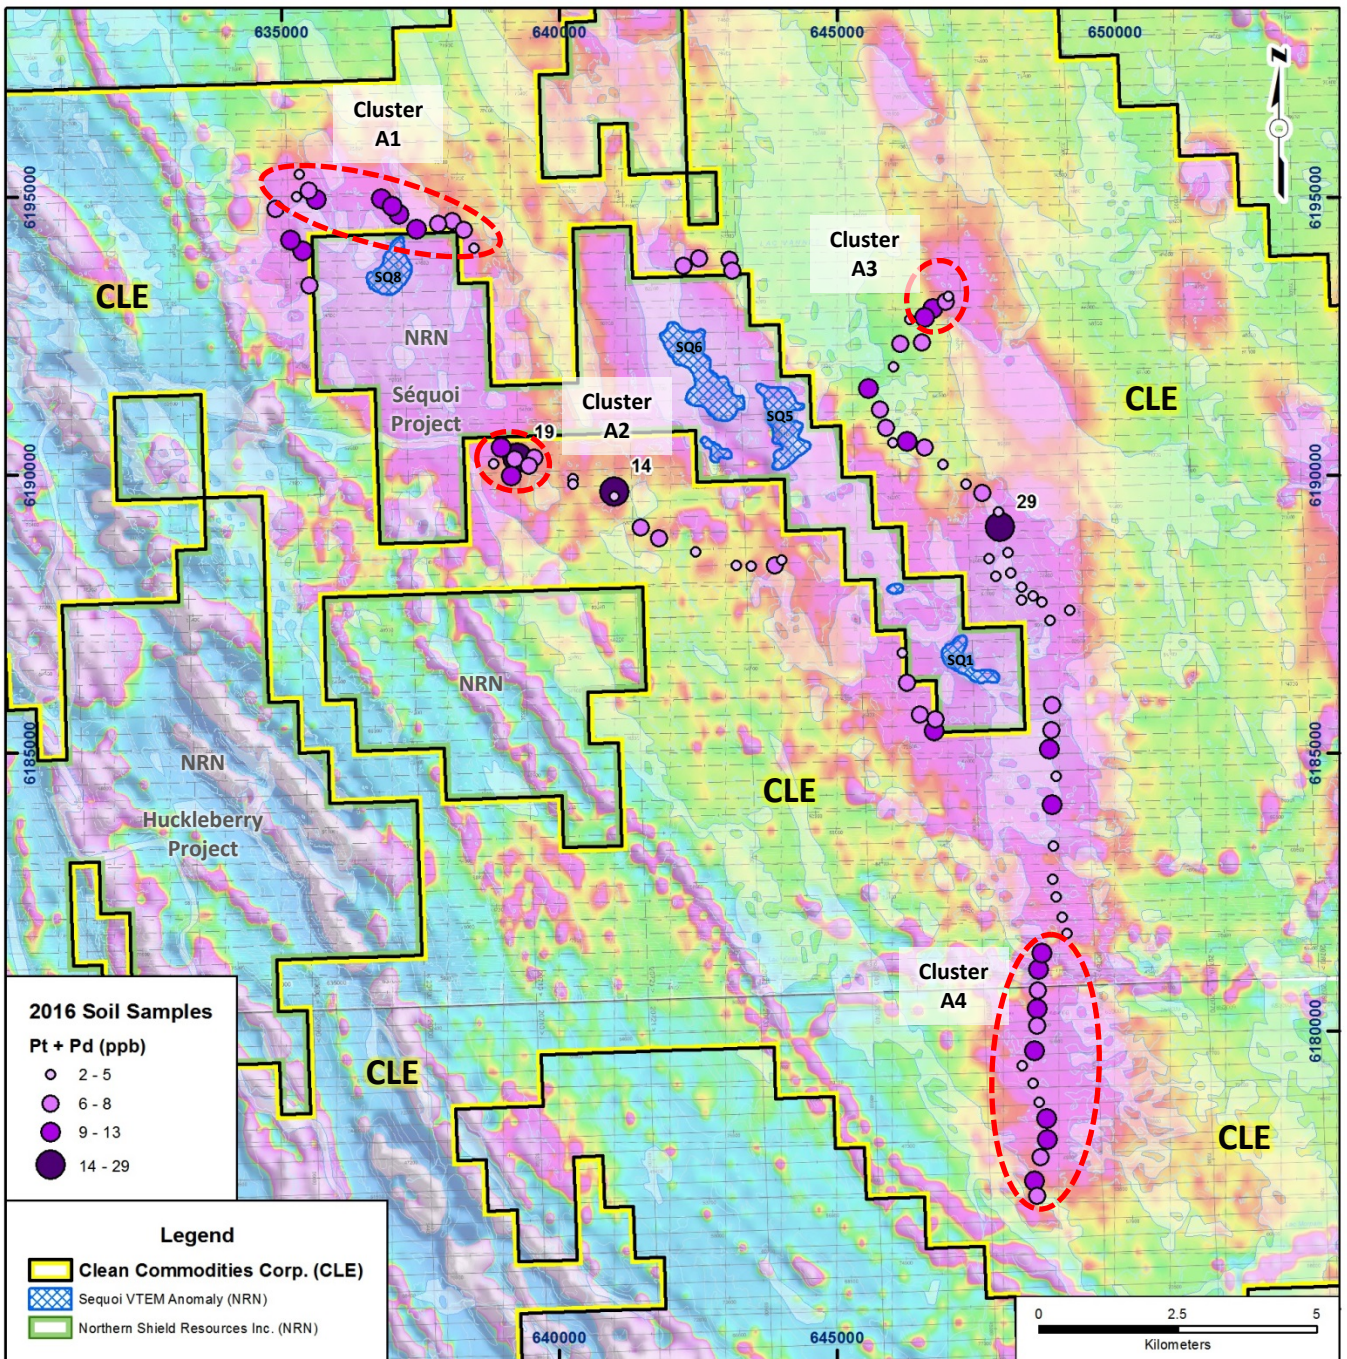

Background image from:
 Quebec MERN report DP2013-02
 First Vertical Derivative Magnetics

 Clean Commodities Corp.
 (TSXV:CLE)

LABRADOR TROUGH PROJECT

Geochemical anomalies
 1st Vertical Derivative
 MERN 2013 Airborne Magnetic Survey