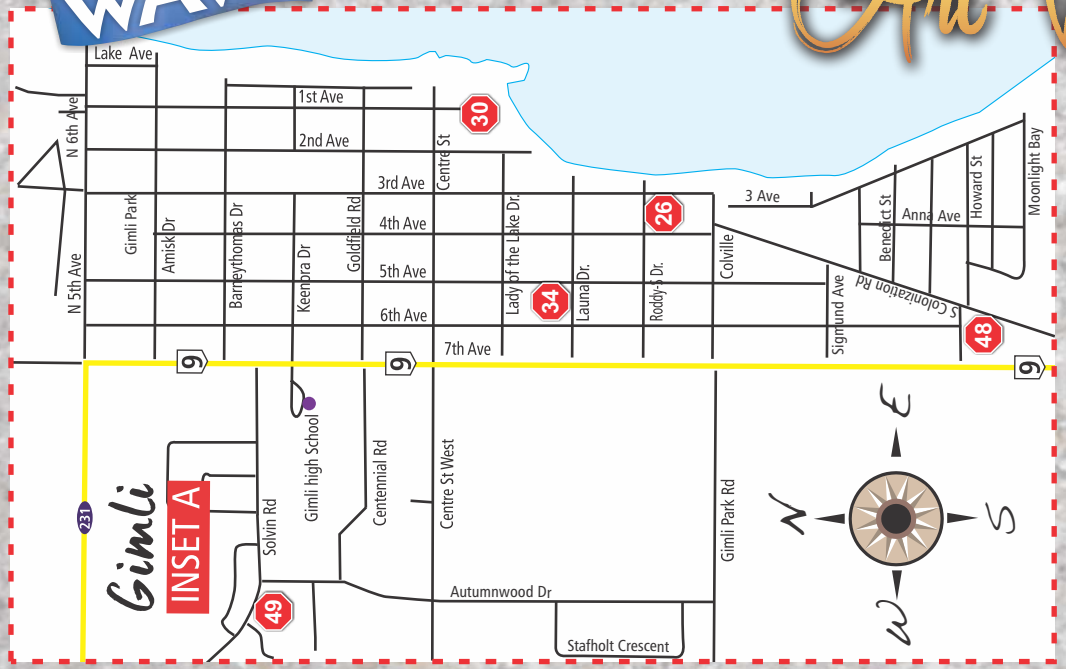

Watch for the
WAVE Flags &
Road Signs

Enjoy An
Art Weekender!

ALL ROADS LEAD
TO THE WAVE

- ### Artists by Location Number
- | | |
|--|--|
| 2. Alan Lacovetsky | 23. Dianne Fitzmaurice |
| 4. Bernadette Koroscil <i>New</i> | 26. Lorraine Bohn <i>*September Only</i> |
| 5. Janet Cruse-Thompson <i>*September Only</i> | 29. Ainslie Davis <i>*September Only</i> |
| 6. Amanda Onchulenko <i>New</i> | 30. Gimli Art Club Gallery |
| 8. Rosemary Miguez | 32A. Kirk Creed |
| 11. Celeana Tennant | 32B. Veronica Green |
| 12. Yvonne Dominik <i>*June Only New</i> | 34. Suzanne Barrow <i>*September Only</i> |
| 13. Evelin Richter | 36A. Marlene Van Helden <i>*September Only</i> |
| 14. Raye Anderson | 36B. Gwen Harp <i>*September Only</i> |
| 15. Helma Rogge Rehders | 39. Carol & Claude Hebert |
| 16. Cathy Sutton | 40. Melaney Robins |
| 17. Heidi Hunter | 42. Stephanie Sutton |
| 19. Millie Flaig-Hooper | 44. Gayle Halliwell |
| 20. Norm Magnusson <i>*June Only</i> | 46. Brenda Booke |
| 21. Raven <i>*September Only</i> | 48. Steina Bessason |
| 22. S. JoAnne Gullachsen | 49. Warren Wenzel |

PLEASE NOTE: Maps are NOT to scale. Bring along a Manitoba Highway map.