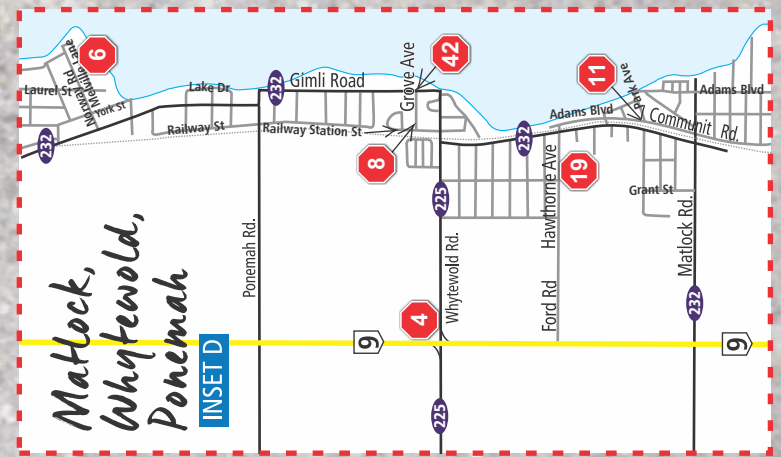

Watch for the
WAVE Flags &
Road Signs

Enjoy An
Art Weekender!

ALL ROADS LEAD
TO THE WAVE

- ### Artists by Location Number
- | | |
|--|--|
| 2. Alan Lacovetsky | 23. Dianne Fitzmaurice |
| 4. Bernadette Koroscil <i>New</i> | 26. Lorraine Bohn <i>*September Only</i> |
| 5. Janet Cruse-Thompson <i>*September Only</i> | 29. Ainslie Davis <i>*September Only</i> |
| 6. Amanda Onchulenko <i>New</i> | 30. Gimli Art Club Gallery |
| 8. Rosemary Miguez | 32A. Kirk Creed |
| 11. Celeana Tennant | 32B. Veronica Green |
| 12. Yvonne Dominik <i>*June Only New</i> | 34. Suzanne Barrow <i>*September Only</i> |
| 13. Evelin Richter | 36A. Marlene Van Helden <i>*September Only</i> |
| 14. Raye Anderson | 36B. Gwen Harp <i>*September Only</i> |
| 15. Helma Rogge Rehders | 39. Carol & Claude Hebert |
| 16. Cathy Sutton | 40. Melaney Robins |
| 17. Heidi Hunter | 42. Stephanie Sutton |
| 19. Millie Flaig-Hooper | 44. Gayle Halliwell |
| 20. Norm Magnusson <i>*June Only</i> | 46. Brenda Booke |
| 21. Raven <i>*September Only</i> | 48. Steina Bessason |
| 22. S. JoAnne Gullachsen | 49. Warren Wenzel |

PLEASE NOTE: Maps are NOT to scale. Bring along a Manitoba Highway map.