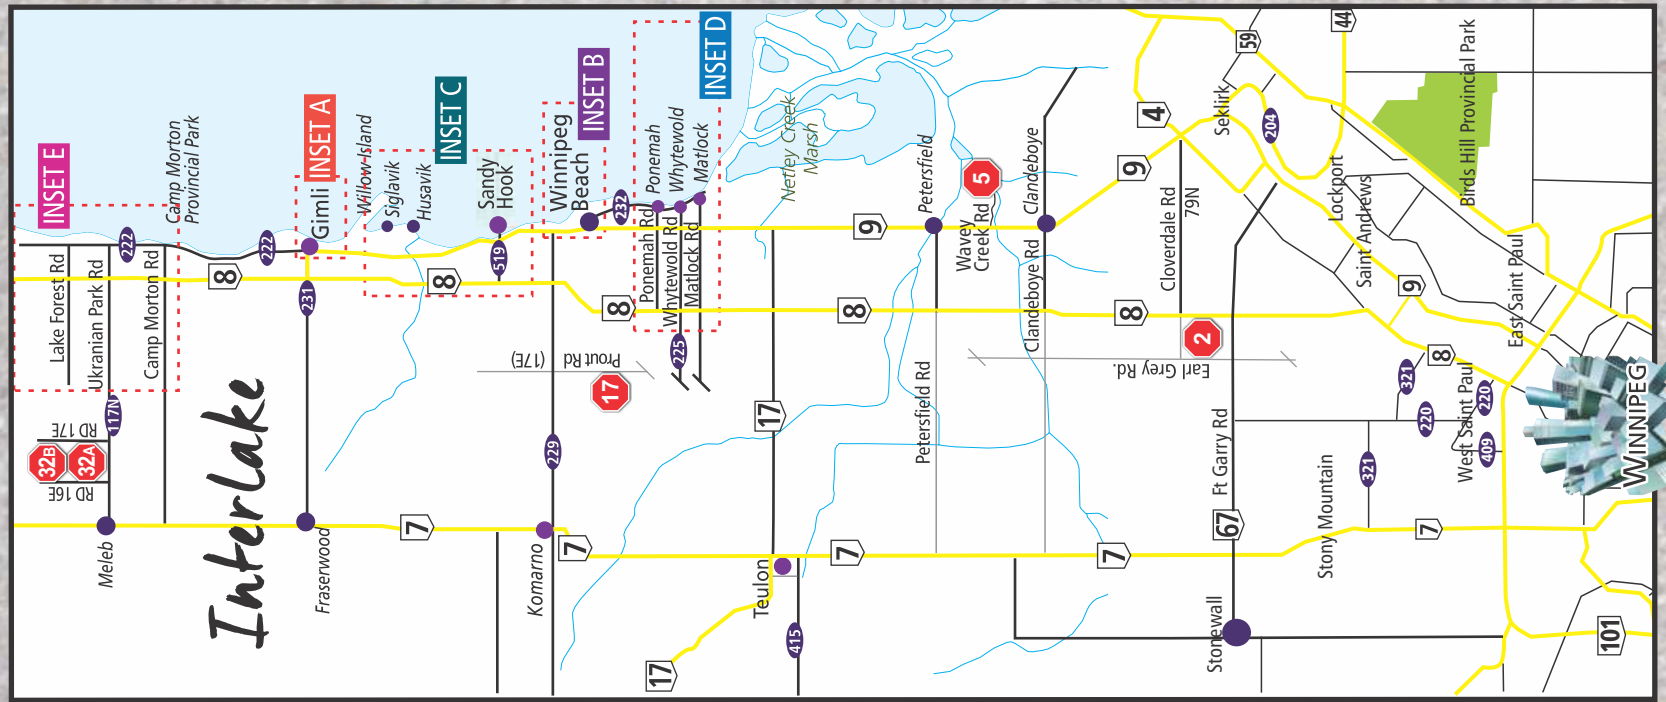

Watch for the
WAVE Flags &
Road Signs

Enjoy An
Art Weekender!

ALL ROADS LEAD
TO THE WAVE

- ### Artists by Location Number
- | | |
|--|--|
| 2. Alan Lacovetsky | 23. Dianne Fitzmaurice |
| 4. Bernadette Koroscil <i>New</i> | 26. Lorraine Bohn <i>*September Only</i> |
| 5. Janet Cruse-Thompson <i>*September Only</i> | 29. Ainslie Davis <i>*September Only</i> |
| 6. Amanda Onchulenko <i>New</i> | 30. Gimli Art Club Gallery |
| 8. Rosemary Miguez | 32A. Kirk Creed |
| 11. Celeana Tennant | 32B. Veronica Green |
| 12. Yvonne Dominik <i>*June Only New</i> | 34. Suzanne Barrow <i>*September Only</i> |
| 13. Evelin Richter | 36A. Marlene Van Helden <i>*September Only</i> |
| 14. Raye Anderson | 36B. Gwen Harp <i>*September Only</i> |
| 15. Helma Rogge Rehders | 39. Carol & Claude Hebert |
| 16. Cathy Sutton | 40. Melaney Robins |
| 17. Heidi Hunter | 42. Stephanie Sutton |
| 19. Millie Flaig-Hooper | 44. Gayle Halliwell |
| 20. Norm Magnusson <i>*June Only</i> | 46. Brenda Booke |
| 21. Raven <i>*September Only</i> | 48. Steina Bessason |
| 22. S. JoAnne Gullachsen | 49. Warren Wenzel |

PLEASE NOTE: Maps are NOT to scale. Bring along a Manitoba Highway map.