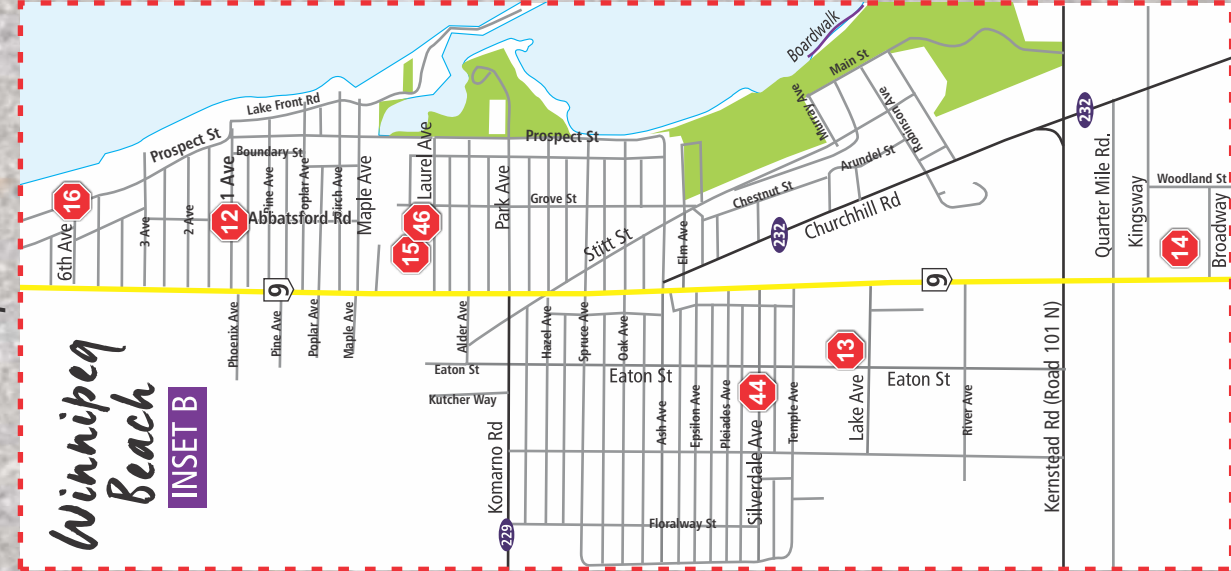

Watch for the
WAVE Flags &
Road Signs

Enjoy An
Art Weekender!

ALL ROADS LEAD
TO THE WAVE

- ### Artists by Location Number
- | | |
|--|--|
| 2. Alan Lacovetsky | 23. Dianne Fitzmaurice |
| 4. Bernadette Koroscil <i>New</i> | 26. Lorraine Bohn <i>*September Only</i> |
| 5. Janet Cruse-Thompson <i>*September Only</i> | 29. Ainslie Davis <i>*September Only</i> |
| 6. Amanda Onchulenko <i>New</i> | 30. Gimli Art Club Gallery |
| 8. Rosemary Miguez | 32A. Kirk Creed |
| 11. Celeana Tennant | 32B. Veronica Green |
| 12. Yvonne Dominik <i>*June Only New</i> | 34. Suzanne Barrow <i>*September Only</i> |
| 13. Evelin Richter | 36A. Marlene Van Helden <i>*September Only</i> |
| 14. Raye Anderson | 36B. Gwen Harp <i>*September Only</i> |
| 15. Helma Rogge Rehders | 39. Carol & Claude Hebert |
| 16. Cathy Sutton | 40. Melaney Robins |
| 17. Heidi Hunter | 42. Stephanie Sutton |
| 19. Millie Flaig-Hooper | 44. Gayle Halliwell |
| 20. Norm Magnusson <i>*June Only</i> | 46. Brenda Booke |
| 21. Raven <i>*September Only</i> | 48. Steina Bessason |
| 22. S. JoAnne Gullachsen | 49. Warren Wenzel |

PLEASE NOTE: Maps are NOT to scale. Bring along a Manitoba Highway map.