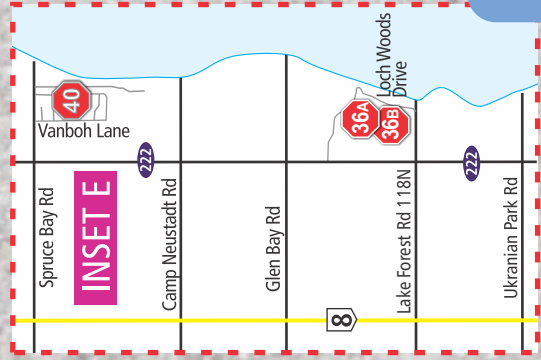

Watch for the
WAVE Flags &
Road Signs

Enjoy An
Art Weekender!

ALL ROADS LEAD
TO THE WAVE

- ### Artists by Location Number
- | | |
|--|--|
| 2. Alan Lacovetsky | 23. Dianne Fitzmaurice |
| 4. Bernadette Koroscil <i>New</i> | 26. Lorraine Bohn <i>*September Only</i> |
| 5. Janet Cruse-Thompson <i>*September Only</i> | 29. Ainslie Davis <i>*September Only</i> |
| 6. Amanda Onchulenko <i>New</i> | 30. Gimli Art Club Gallery |
| 8. Rosemary Miguez | 32A. Kirk Creed |
| 11. Celeana Tennant | 32B. Veronica Green |
| 12. Yvonne Dominik <i>*June Only New</i> | 34. Suzanne Barrow <i>*September Only</i> |
| 13. Evelin Richter | 36A. Marlene Van Helden <i>*September Only</i> |
| 14. Raye Anderson | 36B. Gwen Harp <i>*September Only</i> |
| 15. Helma Rogge Rehders | 39. Carol & Claude Hebert |
| 16. Cathy Sutton | 40. Melaney Robins |
| 17. Heidi Hunter | 42. Stephanie Sutton |
| 19. Millie Flaig-Hooper | 44. Gayle Halliwell |
| 20. Norm Magnusson <i>*June Only</i> | 46. Brenda Booke |
| 21. Raven <i>*September Only</i> | 48. Steina Bessason |
| 22. S. JoAnne Gullachsen | 49. Warren Wenzel |

PLEASE NOTE: Maps are NOT to scale. Bring along a Manitoba Highway map.