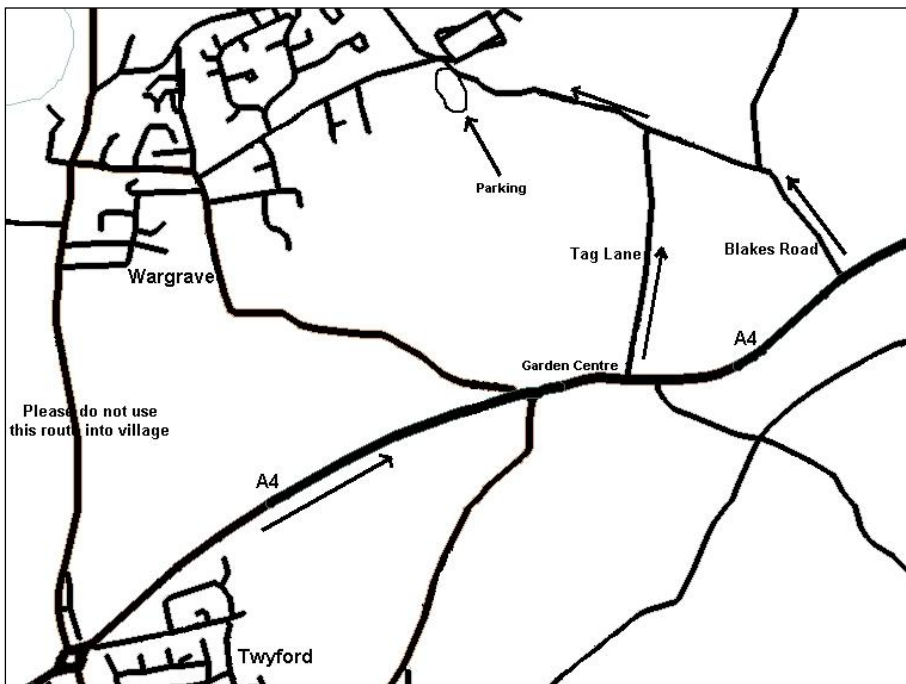

Wargrave Charity 10K 2017 Course Map & Directions

Wargrave Charity 10K
2017

Wargrave
Charity 10K
Course
Route

Parking Is In
Kings Field (off
Blakes Road)
Postcode for parking on
Kings Field is RG10
8BW

Directions

To approach the parking area please take either Tag Lane, or Blakes Road, off the A4. This avoids a lot of traffic having to pass through the village. **There is no access to parking from East View Road or Recreation Road, only via the field off Blakes Road, as signposted.**