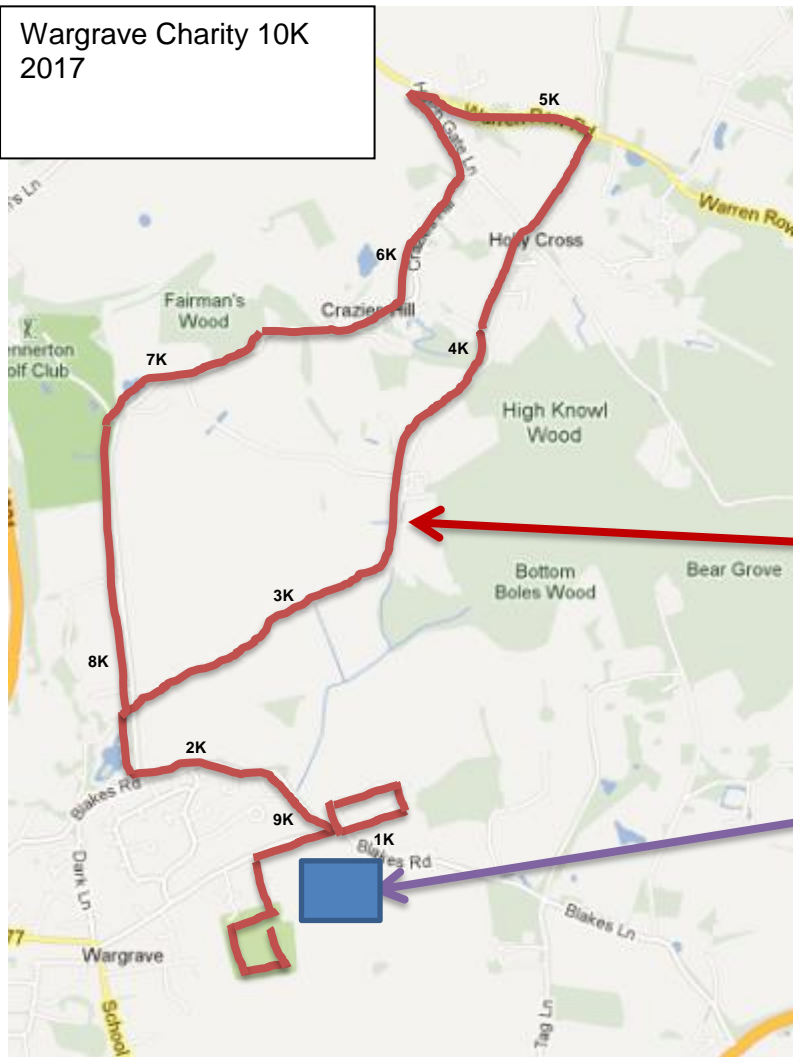

Wargrave Charity 10K 2017 Course Map & Directions

Wargrave Charity 10K
2017

Wargrave
Charity 10K
Course
Route

Parking Is In
Kings Field (off
Blakes Road)
Postcode for parking on
Kings Field is RG10
8BW

Directions

To approach the parking area please take either Tag Lane, or Blakes Road, off the A4. This avoids a lot of traffic having to pass through the village. **There is no access to parking from East View Road or Recreation Road, only via the field off Blakes Road, as signposted.**