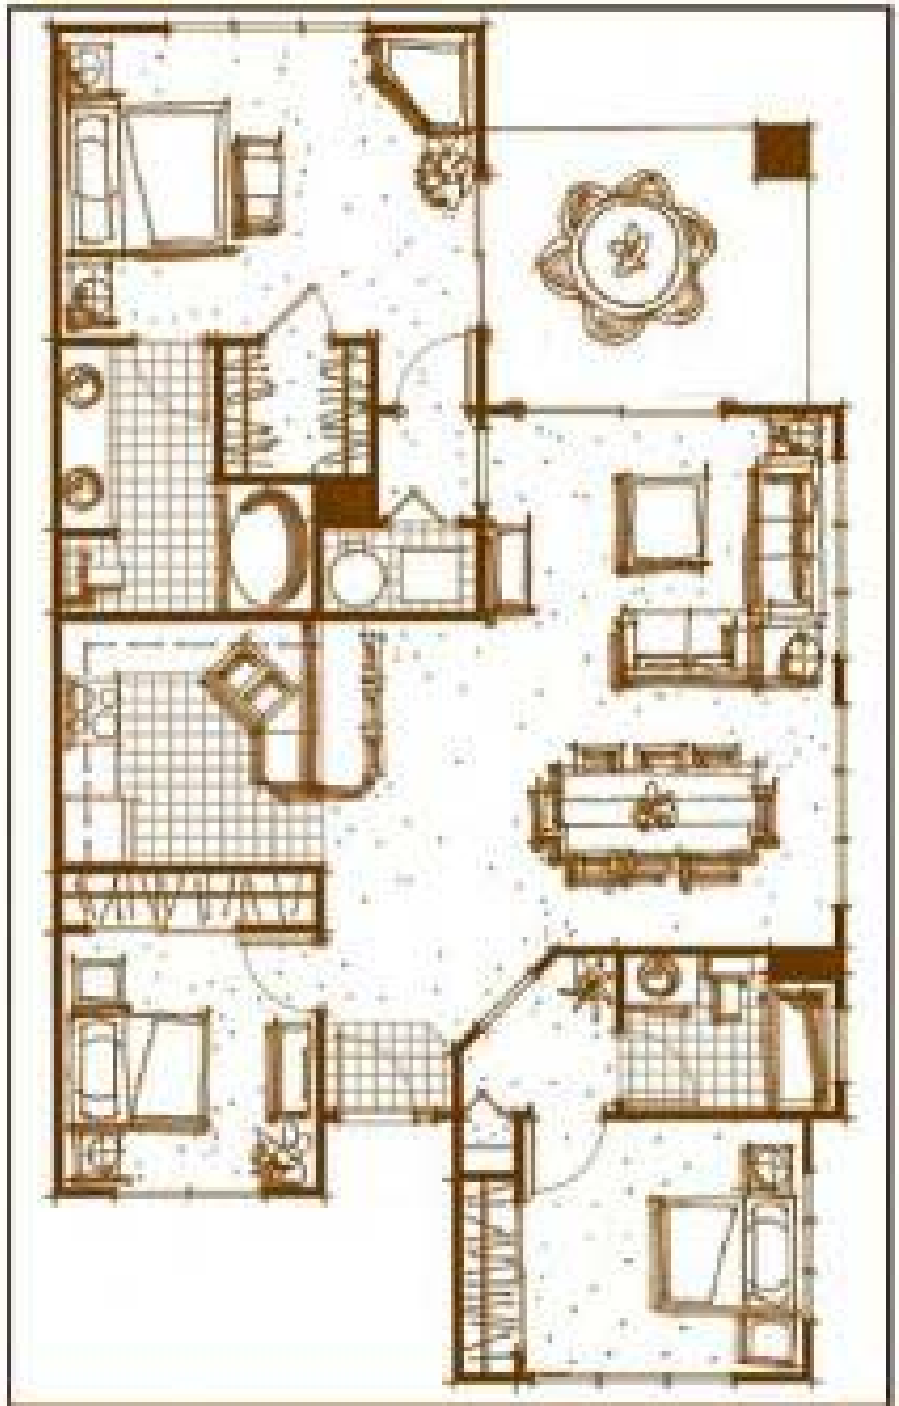

Orchid

3 bedroom / 2baths
Interior Area: 1,238 sq. ft.
Lobby Area: 139 sq. ft.
Total Area: 1,377 sq. ft.