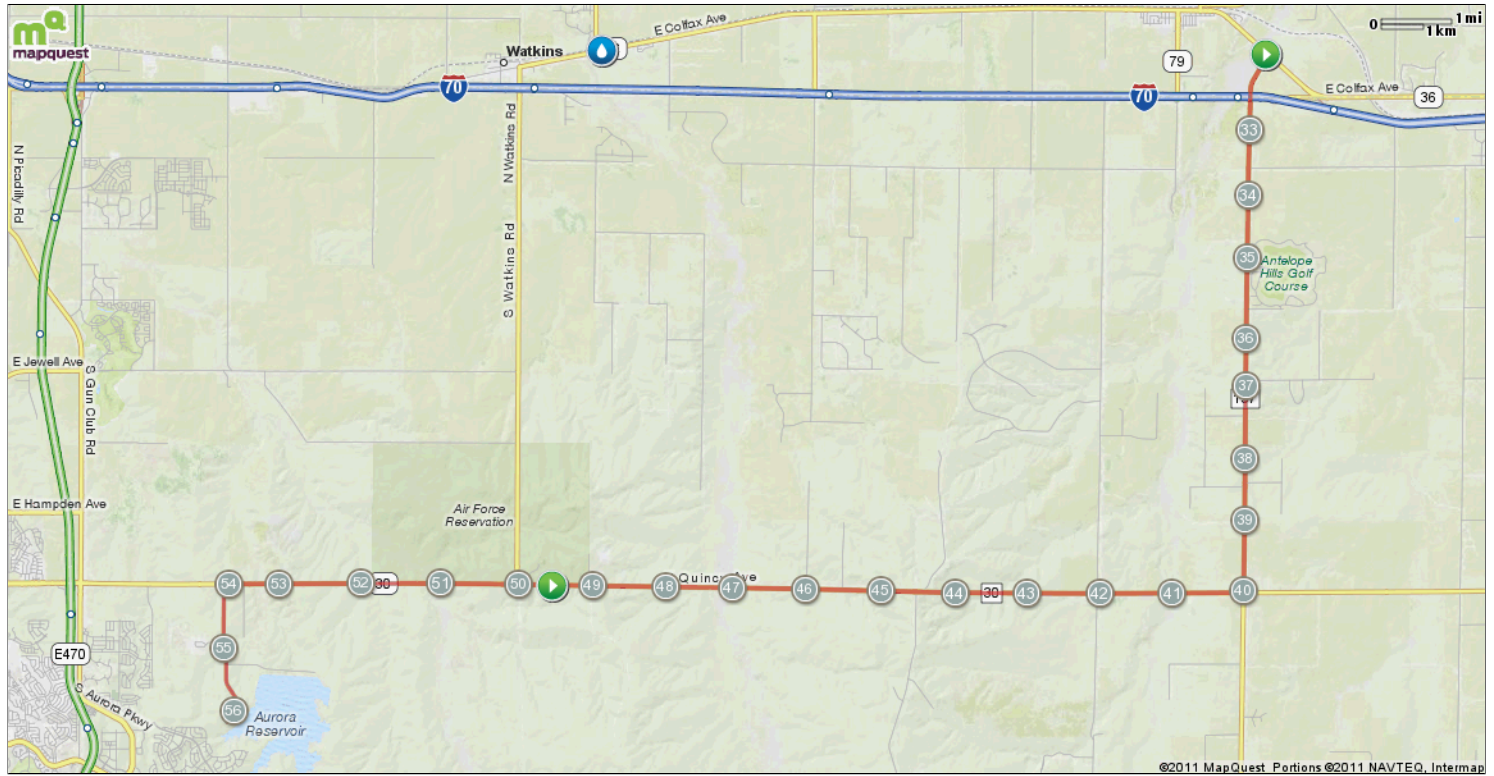

Harvest Moon Tri

Starts In Aurora, Colorado

Notes		
AT	FOR	NOTES
32.31 mi.	7mi 3788ft	Turn left onto N Kiowa Bennett Rd
40.03 mi.	10mi 123ft	Head west on County Rd 30
		Water
This segment shows 17.74 mi. (93,692 ft.) of your route.		

Notes		
AT	FOR	NOTES
50.05 mi.	2mi 3062ft	Continue onto E Quincy Ave
52.63 mi.	1mi 2444ft	Head west on E Quincy Ave toward E Queensburg St
54.09 mi.	1mi 4149ft	Turn left onto S Powhaton Rd
55.88 mi.		Turn right
This segment shows 6.16 mi. (32,505 ft.) of your route.