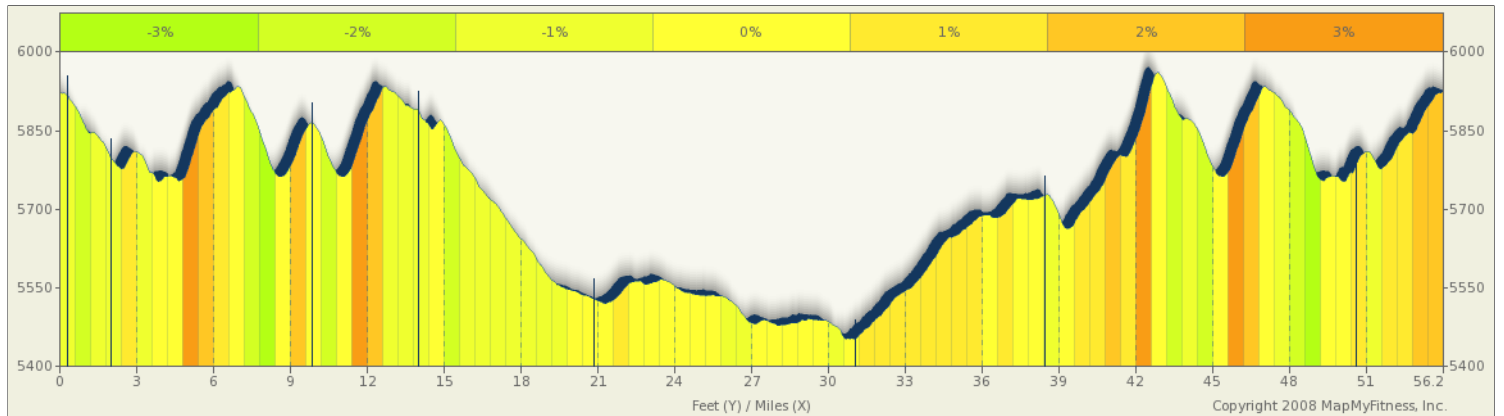

Harvest Moon Tri

Starts In Aurora, Colorado

56.00 miles

Description
Harvest Moon Tr

Harvest Moon Tri

Starts In Aurora, Colorado

Notes		
AT	FOR	NOTES
START	1686ft	Head northeast toward S Powhaton Rd
		Stop
0.32 mi.	1mi 4141ft	Head northwest on S Powhaton Rd toward E Progress Ave
2.1 mi.	7ft	Head north on S Powhaton Rd toward E Quincy Ave
2.11 mi.	4mi 226ft	Turn right onto E Quincy Ave
6.15 mi.	4mi 443ft	Continue onto E County Rd 30
10.23 mi.	4mi 443ft	Head west on E County Rd 30 toward S Manilla Rd
14.32 mi.	1433ft	Turn right onto Co Rd 97/ S Watkins Rd
14.59 mi.	6mi 4052ft	Head north on Co Rd 97/ S Watkins Rd toward E Yale Ave Continue to follow S Watkins Rd
21.35 mi.	1723ft	Continue onto N Lessig St
21.68 mi.	29ft	Head south on N Lessig St toward CO-36 W/ E Colfax Ave

Notes		
AT	FOR	NOTES
21.69 mi.	10mi 3270ft	Turn left onto CO-36 E/ E Colfax Ave
		Water
32.31 mi.	20ft	Head northwest on E Colfax Ave toward N Kiowa Bennett Rd
32.31 mi.	7mi 3788ft	Turn left onto N Kiowa Bennett Rd
40.03 mi.	10mi 123ft	Head west on County Rd 30
		Water
50.05 mi.	2mi 3062ft	Continue onto E Quincy Ave
52.63 mi.	1mi 2444ft	Head west on E Quincy Ave toward E Queensburg St
54.09 mi.	1mi 4149ft	Turn left onto S Powhaton Rd
55.88 mi.		Turn right

Harvest Moon Tri

Starts In Aurora, Colorado

Notes		
AT	FOR	NOTES
START	1686ft	Head northeast toward S Powhatan Rd
		Stop
0.32 mi.	1mi 4141ft	Head northwest on S Powhatan Rd toward E Progress Ave
2.1 mi.	7ft	Head north on S Powhatan Rd toward E Quincy Ave
2.11 mi.	4mi 226ft	Turn right onto E Quincy Ave
6.15 mi.	4mi 443ft	Continue onto E County Rd 30
10.23 mi.	4mi 443ft	Head west on E County Rd 30 toward S Manilla Rd
This segment shows 12.29 mi. (64,917 ft.) of your route.		