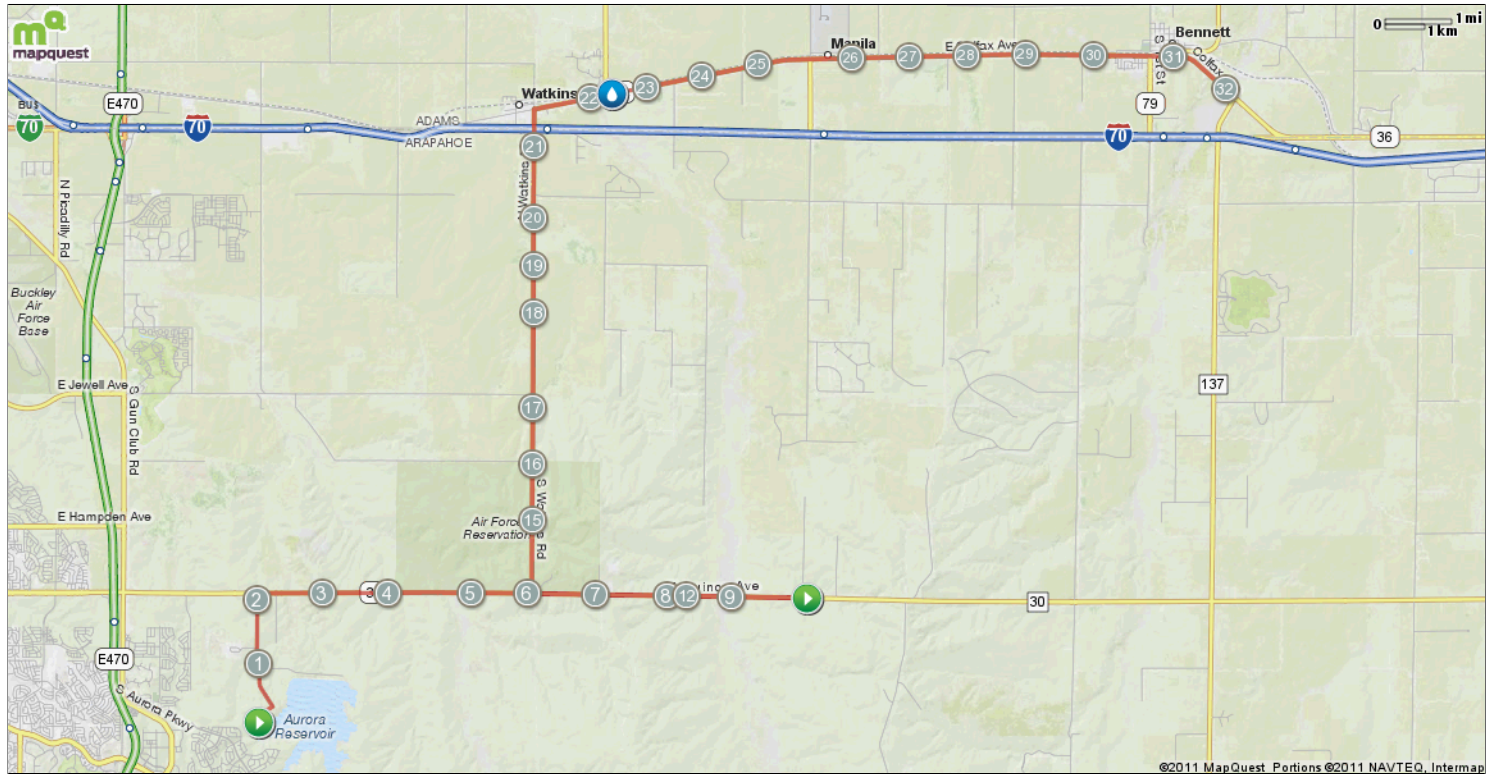

Harvest Moon Tri

Starts In Aurora, Colorado

56.00 miles

Description
Harvest Moon Tr

Harvest Moon Tri

Starts In Aurora, Colorado

Notes		
AT	FOR	NOTES
START	1686ft	Head northeast toward S Powhaton Rd
		Stop
0.32 mi.	1mi 4141ft	Head northwest on S Powhaton Rd toward E Progress Ave
2.1 mi.	7ft	Head north on S Powhaton Rd toward E Quincy Ave
2.11 mi.	4mi 226ft	Turn right onto E Quincy Ave
6.15 mi.	4mi 443ft	Continue onto E County Rd 30
10.23 mi.	4mi 443ft	Head west on E County Rd 30 toward S Manilla Rd
14.32 mi.	1433ft	Turn right onto Co Rd 97/ S Watkins Rd
14.59 mi.	6mi 4052ft	Head north on Co Rd 97/ S Watkins Rd toward E Yale Ave Continue to follow S Watkins Rd
21.35 mi.	1723ft	Continue onto N Lessig St
21.68 mi.	29ft	Head south on N Lessig St toward CO-36 W/ E Colfax Ave

Notes		
AT	FOR	NOTES
21.69 mi.	10mi 3270ft	Turn left onto CO-36 E/ E Colfax Ave
		Water
32.31 mi.	20ft	Head northwest on E Colfax Ave toward N Kiowa Bennett Rd
32.31 mi.	7mi 3788ft	Turn left onto N Kiowa Bennett Rd
40.03 mi.	10mi 123ft	Head west on County Rd 30
		Water
50.05 mi.	2mi 3062ft	Continue onto E Quincy Ave
52.63 mi.	1mi 2444ft	Head west on E Quincy Ave toward E Queensburg St
54.09 mi.	1mi 4149ft	Turn left onto S Powhaton Rd
55.88 mi.		Turn right

Harvest Moon Tri

Starts In Aurora, Colorado

Notes		
AT	FOR	NOTES
START	1686ft	Head northeast toward S Powhatan Rd
		Stop
0.32 mi.	1mi 4141ft	Head northwest on S Powhatan Rd toward E Progress Ave
2.1 mi.	7ft	Head north on S Powhatan Rd toward E Quincy Ave
2.11 mi.	4mi 226ft	Turn right onto E Quincy Ave
6.15 mi.	4mi 443ft	Continue onto E County Rd 30
10.23 mi.	4mi 443ft	Head west on E County Rd 30 toward S Manilla Rd
This segment shows 12.29 mi. (64,917 ft.) of your route.		