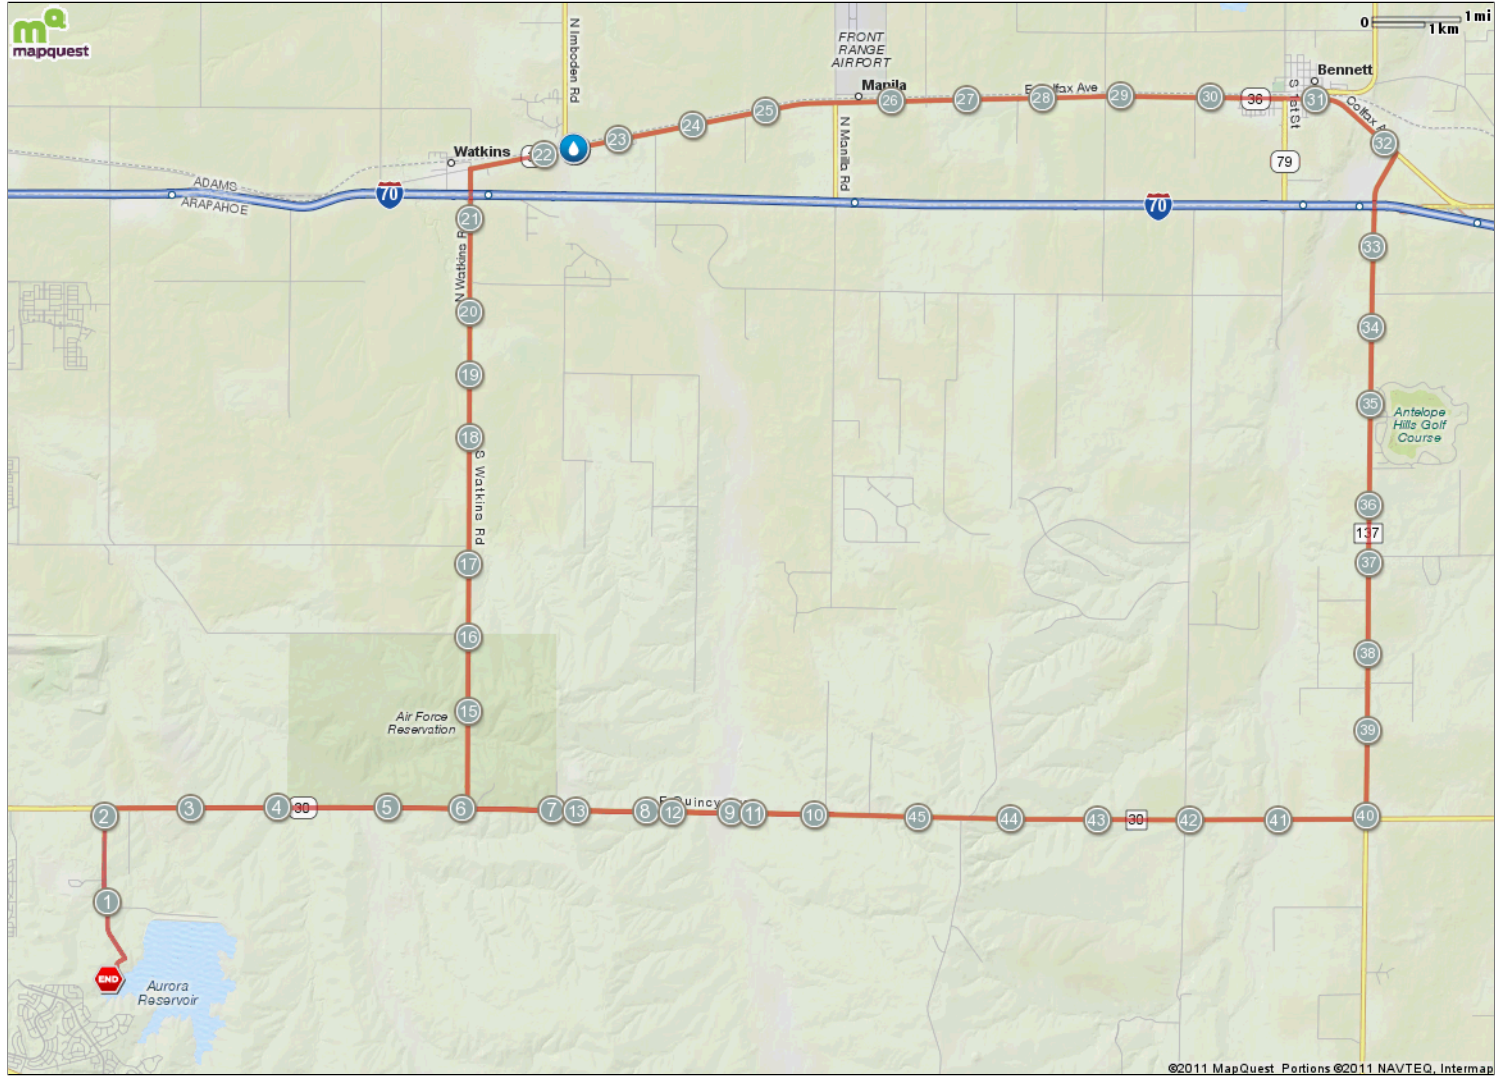

Harvest Moon Tri

Starts In Aurora, Colorado

56.00 miles

Description
Harvest Moon Tr

Harvest Moon Tri

Starts In Aurora, Colorado

Notes		
AT	FOR	NOTES
START	1686ft	Head northeast toward S Powhaton Rd
		Stop
0.32 mi.	1mi 4141ft	Head northwest on S Powhaton Rd toward E Progress Ave
2.1 mi.	7ft	Head north on S Powhaton Rd toward E Quincy Ave
2.11 mi.	4mi 226ft	Turn right onto E Quincy Ave
6.15 mi.	4mi 443ft	Continue onto E County Rd 30
10.23 mi.	4mi 443ft	Head west on E County Rd 30 toward S Manilla Rd
14.32 mi.	1433ft	Turn right onto Co Rd 97/ S Watkins Rd
14.59 mi.	6mi 4052ft	Head north on Co Rd 97/ S Watkins Rd toward E Yale Ave Continue to follow S Watkins Rd
21.35 mi.	1723ft	Continue onto N Lessig St
21.68 mi.	29ft	Head south on N Lessig St toward CO-36 W/ E Colfax Ave

Notes		
AT	FOR	NOTES
21.69 mi.	10mi 3270ft	Turn left onto CO-36 E/ E Colfax Ave
		Water
32.31 mi.	20ft	Head northwest on E Colfax Ave toward N Kiowa Bennett Rd
32.31 mi.	7mi 3788ft	Turn left onto N Kiowa Bennett Rd
40.03 mi.	10mi 123ft	Head west on County Rd 30
		Water
50.05 mi.	2mi 3062ft	Continue onto E Quincy Ave
52.63 mi.	1mi 2444ft	Head west on E Quincy Ave toward E Queensburg St
54.09 mi.	1mi 4149ft	Turn left onto S Powhaton Rd
55.88 mi.		Turn right

Harvest Moon Tri

Starts In Aurora, Colorado

Notes		
AT	FOR	NOTES
START	1686ft	Head northeast toward S Powhatan Rd
		Stop
0.32 mi.	1mi 4141ft	Head northwest on S Powhatan Rd toward E Progress Ave
2.1 mi.	7ft	Head north on S Powhatan Rd toward E Quincy Ave
2.11 mi.	4mi 226ft	Turn right onto E Quincy Ave
6.15 mi.	4mi 443ft	Continue onto E County Rd 30
10.23 mi.	4mi 443ft	Head west on E County Rd 30 toward S Manilla Rd
This segment shows 12.29 mi. (64,917 ft.) of your route.		