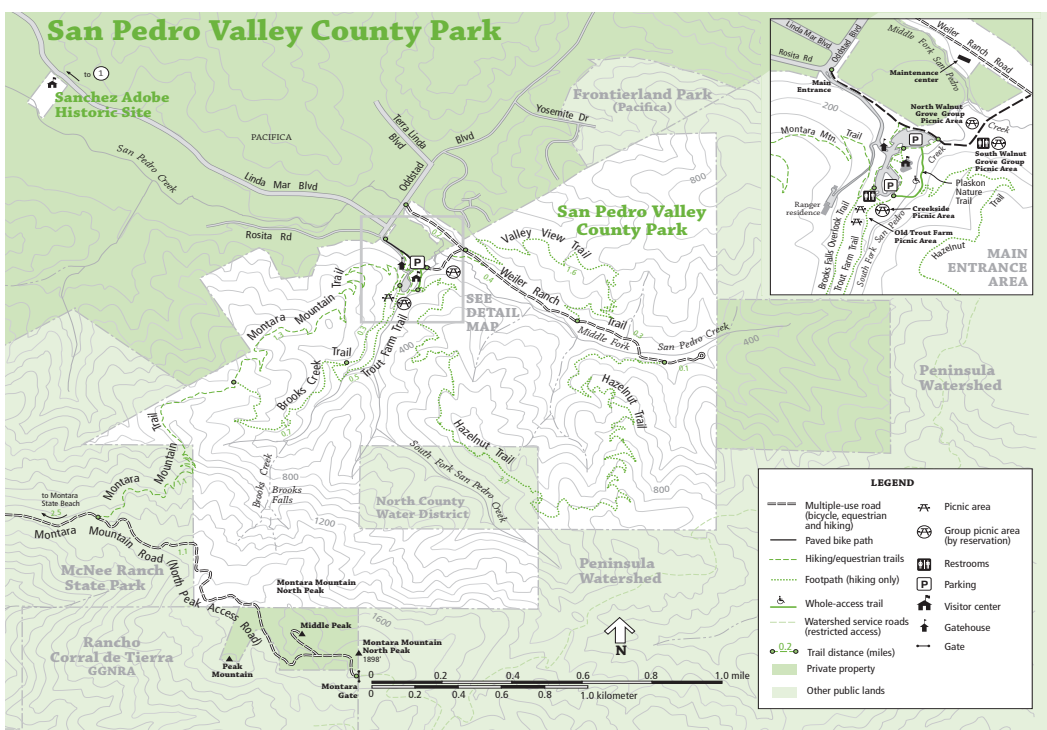

## CHOOSE YOUR RUN:

Hazelnut 7K Challenge	9:00 am
Trout Farm 5K Fun Run	9:15 am
Next Step Kinder Run	10:00 am
Family 3K Fun Walk	10:30 am