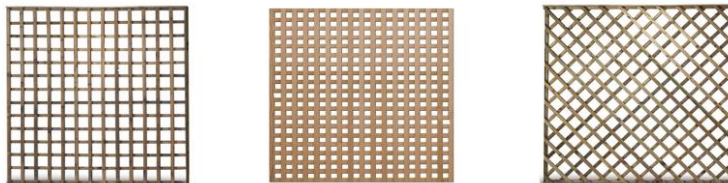

Fence Panels

| Size (w x h) | Budget Lap | | Standard Lap | | Palisade | | Double Lap | |
|--------------|------------|------------|--------------|------------|----------|------------|------------|------------|
| | Flat Top | Bow/Valley | Flat Top | Bow/Valley | Flat Top | Bow/Valley | Flat Top | Bow/Valley |
| 6 x 2 ft | £13.50 | - | £17.00 | - | £18.50 | £22.50 | £19.00 | - |
| 6 x 3 ft | £16.00 | - | £20.00 | - | £20.50 | £24.50 | £22.50 | - |
| 6 x 4 ft | £18.00 | - | £22.50 | - | £23.00 | £27.00 | £25.00 | - |
| 6 x 5 ft | £19.50 | - | £25.00 | - | £25.50 | £29.50 | £26.50 | - |
| 6 x 6 ft | £20.50 | - | £27.00 | - | £28.00 | £32.00 | £29.50 | - |

| Size (w x h) | Feathered Edge | | American Lap | | Hit & Miss | | Ship Lap | |
|--------------|----------------|------------|--------------|------------|------------|------------|----------|------------|
| | Flat Top | Bow/Valley | Flat Top | Bow/Valley | Flat Top | Bow/Valley | Flat Top | Bow/Valley |
| 6 x 2 ft | £19.50 | £23.50 | £25.00 | £29.00 | £30.00 | £34.00 | - | - |
| 6 x 3 ft | £20.50 | £24.50 | £29.00 | £34.00 | £33.50 | £37.50 | £47.00 | £51.00 |
| 6 x 4 ft | £23.00 | £27.00 | £32.00 | £36.00 | £37.00 | £41.00 | £53.00 | £57.00 |
| 6 x 5 ft | £25.50 | £29.50 | £35.00 | £39.00 | £40.50 | £44.50 | £55.00 | £59.00 |
| 6 x 6 ft | £28.00 | £32.00 | £40.00 | £44.00 | £46.00 | £50.00 | £61.00 | £65.00 |

Style Choices

Flat Top

Bow Top

Valley Top

Our fence panels are made to order in our workshop using sustainably sourced, tanalised timber and galvanised nails. They are fully framed and come complete with panel cap. Fence panels can be ordered in any of the regular sizes listed or can be custom made in any size to suit your needs.